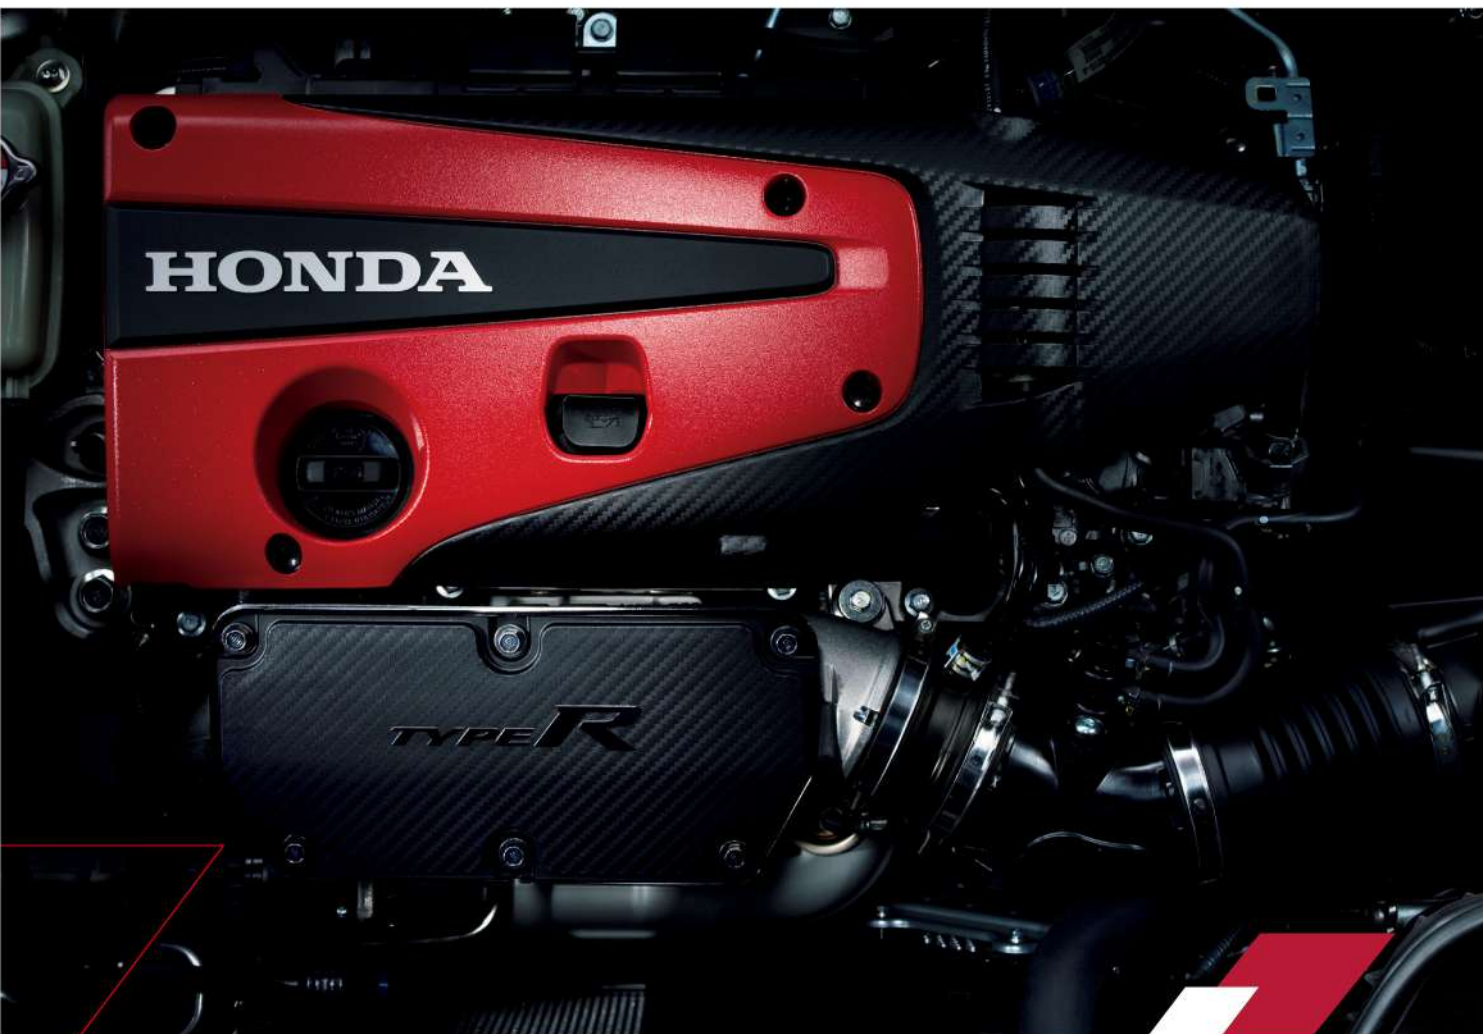

HONDA
The Power of Dreams

TYPE R

HONDA

BORN FOR TRACK

Over 30 years of Civic Type R has led to this. The Most Powerful Civic Type R we've ever created.

Actual model, features and specifications may vary in detail from images shown. Subject to change without prior notice.

RACE INSPIRED

Powerfully distinctive. Aerodynamically athletic. Civic Type R is precision crafted to stop you in your tracks.

319PS **420Nm**
ADRENALINE **EXHILARATION**

Feel every sense come alive. Civic Type R unleashes a 2.0L VTEC Turbo Engine that grips you and never lets you go. Match your driving style to 4 Drive Modes including +R, Sport, Comfort and Individual.

+R METER DISPLAY

Push Civic Type R to racing extremes.

ADDICTIVE DRIVE

Iconic red interior. Body-hugging sport seats. Performance-focused cockpit. Enter a zone where everything is pushed to the max.

TIME ATTACK
 Sharpen your skills. Shave off milliseconds. Log R enables you to track your performance, lap after lap.