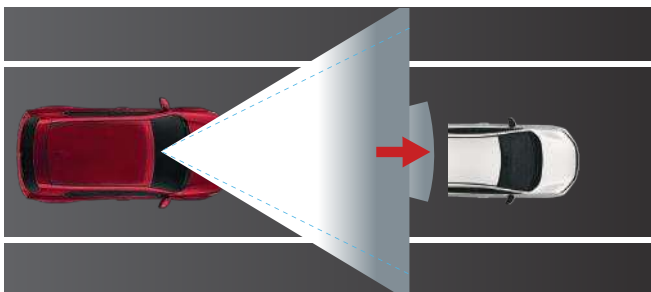

FORWARD COLLISION WARNING

Alerts driver of a potential risk of collision ahead.

COLLISION MITIGATION BRAKING SYSTEM

Applies brakes where risk of collision is imminent.

AUTO HIGH BEAM

Switches between high beam and low beam automatically for better night visibility.