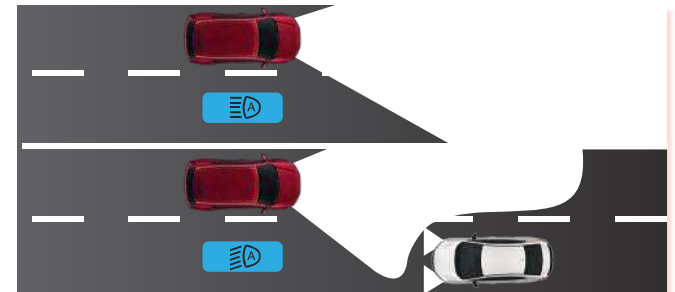

ROAD DEPARTURE MITIGATION

Provide corrective steering and applying brakes when the car seems to deviate from a detected lane.

LANE KEEP ASSIST SYSTEM

Alerts and gently corrects the steering to keep vehicle centered in a detected lane.

FORWARD COLLISION WARNING

Alerts driver of a potential risk of collision ahead.

COLLISION MITIGATION BRAKING SYSTEM

Applies brakes where risk of collision is imminent.

AUTO HIGH BEAM

Switches between high beam and low beam automatically for better night visibility.