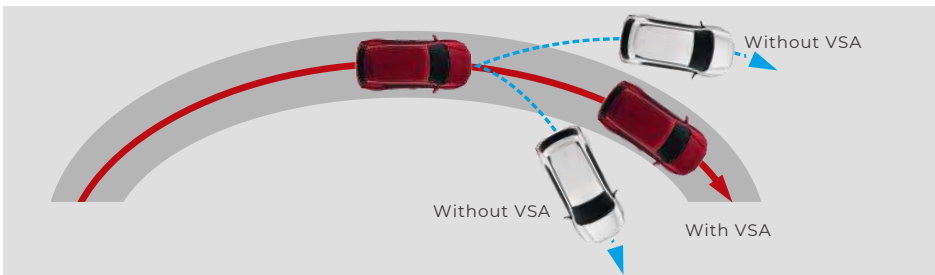

VEHICLE STABILITY ASSIST (VSA)

Ensure smoother cornering by lessening understeers or oversteers.