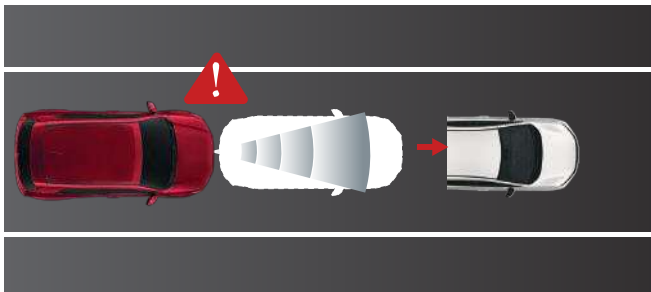

FORWARD COLLISION WARNING

Alerts driver of a potential risk of collision ahead.