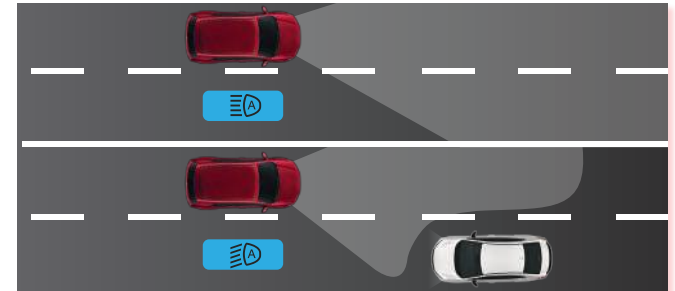

ROAD DEPARTURE MITIGATION

Provide corrective steering and applying brakes when the car seems to deviate from a detected lane.

LANE KEEP ASSIST SYSTEM

Alerts and gently corrects the steering to keep vehicle centered in a detected lane.

FORWARD COLLISION WARNING

Alerts driver of a potential risk of collision ahead.

COLLISION MITIGATION BRAKING SYSTEM

Applies brakes where risk of collision is imminent.

AUTO HIGH BEAM

Switches between high beam and low beam automatically for better night visibility.