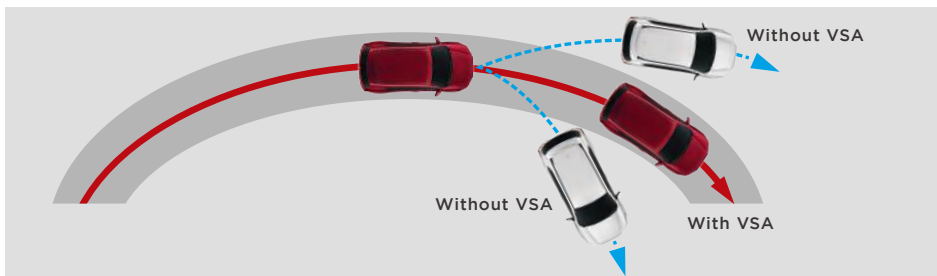

VEHICLE STABILITY ASSIST (VSA)

Ensure smoother cornering by lessening understeers or oversteers.