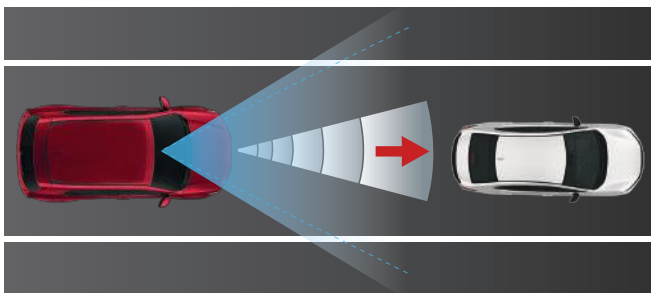

ROAD DEPARTURE MITIGATION

Provide corrective steering and applying brakes when the car seems to deviate from a detected lane.

LANE KEEP ASSIST SYSTEM

Alerts and gently corrects the steering to keep vehicle centered in a detected lane.

FORWARD COLLISION WARNING

Alerts driver of a potential risk of collision ahead.

COLLISION MITIGATION BRAKING SYSTEM

Applies brakes where risk of collision is imminent.

AUTO HIGH BEAM

Switches between high beam and low beam automatically for better night visibility.

ADAPTIVE CRUISE CONTROL

Set the distance and speed, maintain and cruise at a safe fixed distance from other vehicles.

LEAD CAR DEPARTURE NOTIFICATION SYSTEM

Alerts the driver that it's time to move as the car ahead moves.