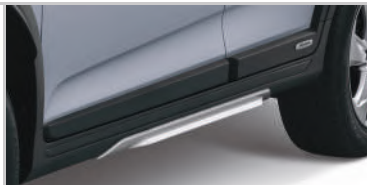

SIDE UNDER SPOILER

EXHAUST PIPE FINISHER

URBAN 1.0 S E V RS

DOOR VISOR

QUARTER WINDOW DECAL

*REAR STEP GARNISH

REAR PANEL LINING COVER

URBAN S E V