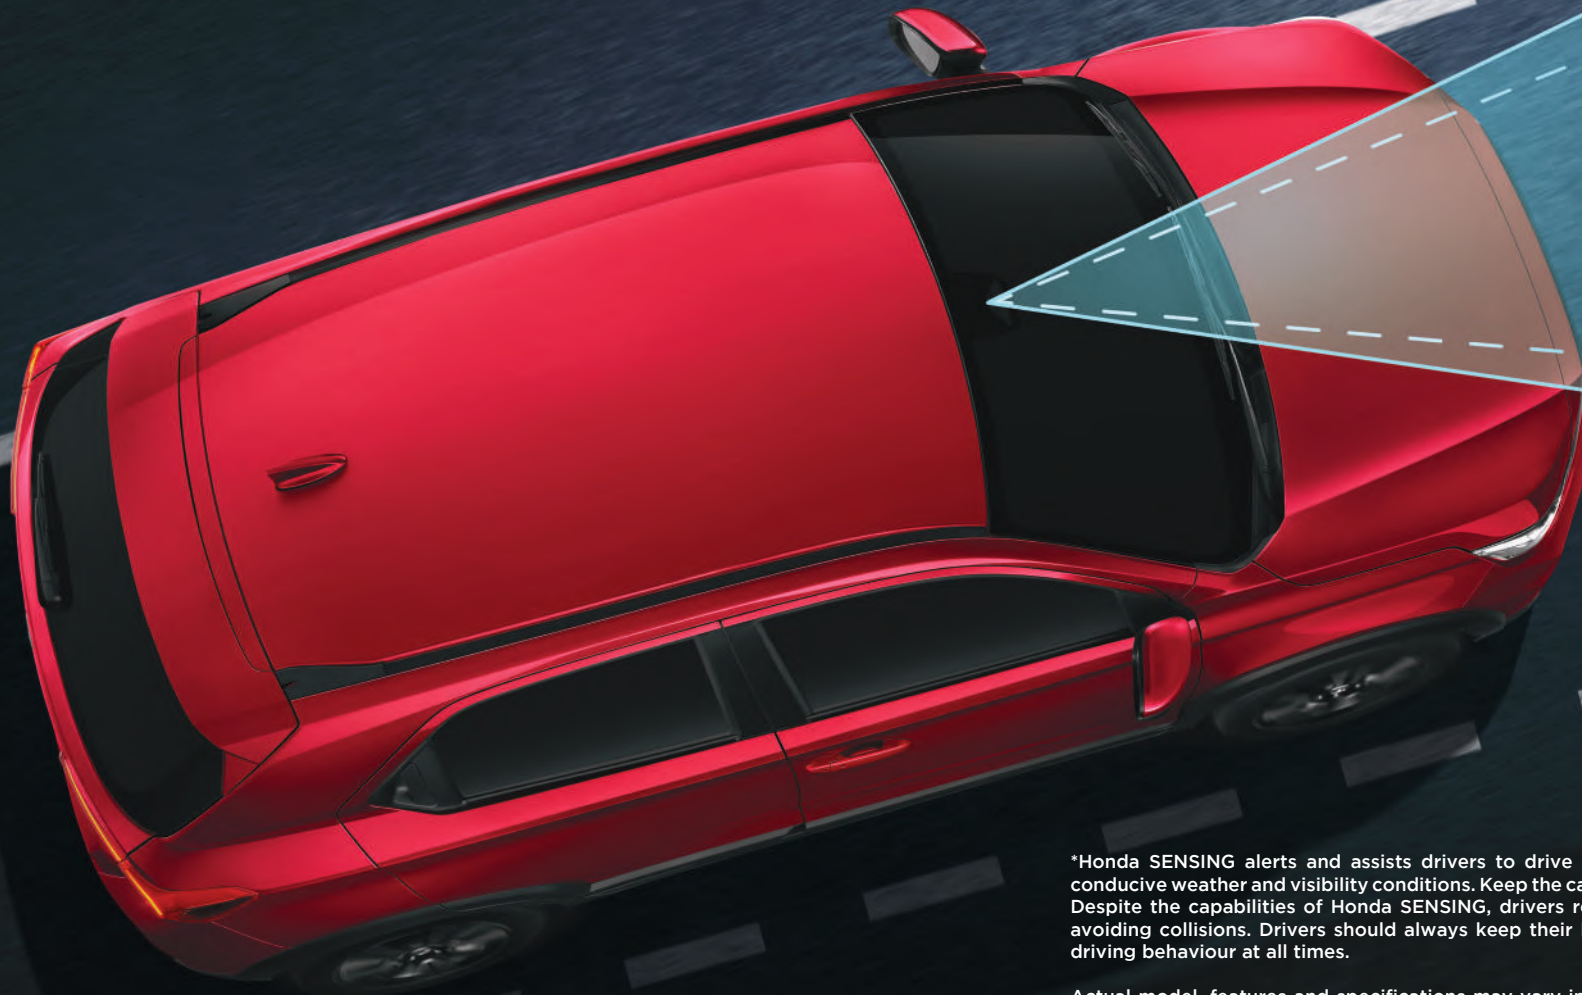

Honda SENSING

A driver-assistive technology with advanced safety features that uses a front wide-view camera to help keep you and your passengers more secure.

DRIVE WITH CONFIDENCE.

*Honda SENSING alerts and assists drivers to drive safely on the road. Honda SENSING functions best in conducive weather and visibility conditions. Keep the camera clean and unobstructed for optimum performance. Despite the capabilities of Honda SENSING, drivers remain responsible for safely operating the vehicle and avoiding collisions. Drivers should always keep their hands on the steering wheel and be in control of their driving behaviour at all times.

Actual model, features and specifications may vary in detail from images shown. Subject to change without prior notice.